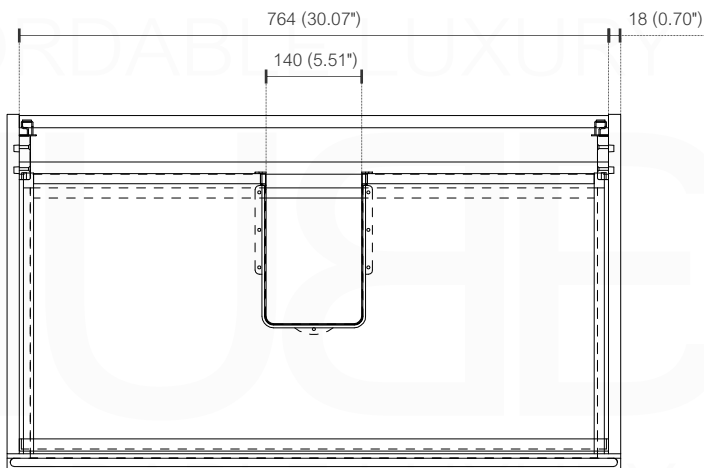

BALLI32

Sink: BN810SINK

Dimensions:	width	depth	height
inches	31.49"	20.47"	23.75"
mm	800	520	500

NOTE: DIMENSIONS AND TECHNICAL DETAILS ARE SUBJECT TO CHANGE WITHOUT NOTICE

. FRONT ELEVATION

. SIDE ELEVATION

. TOP ELEVATION

INSTALLATION GUIDE

Tools Required for Assembly

How to Install

Wall Preparation

SQUARE SINK SPAIN 30"

. FRONT ELEVATION

. TOP ELEVATION