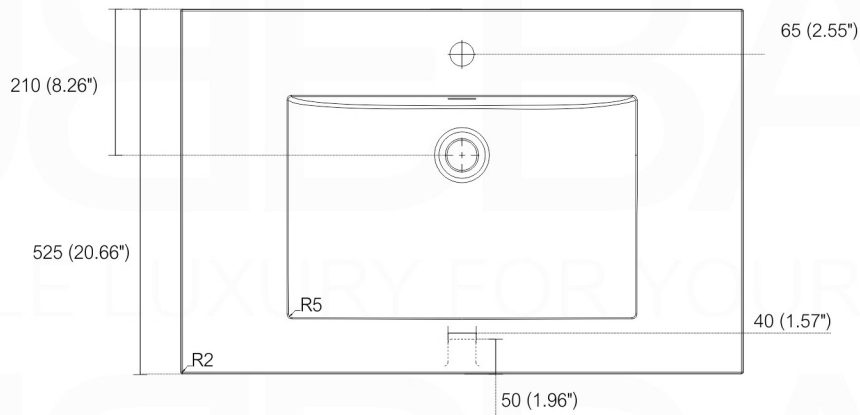

BALLI32

Sink: BN810SINK

Dimensions:	width	depth	height
inches	31.49"	20.47"	23.75"
mm	800	520	500

NOTE: DIMENSIONS AND TECHNICAL DETAILS ARE SUBJECT TO CHANGE WITHOUT NOTICE

. FRONT ELEVATION

. SIDE ELEVATION

. TOP ELEVATION

INSTALLATION GUIDE

Tools Required for Assembly

How to Install

Wall Preparation

SQUARE SINK SPAIN 30"

. FRONT ELEVATION

. TOP ELEVATION