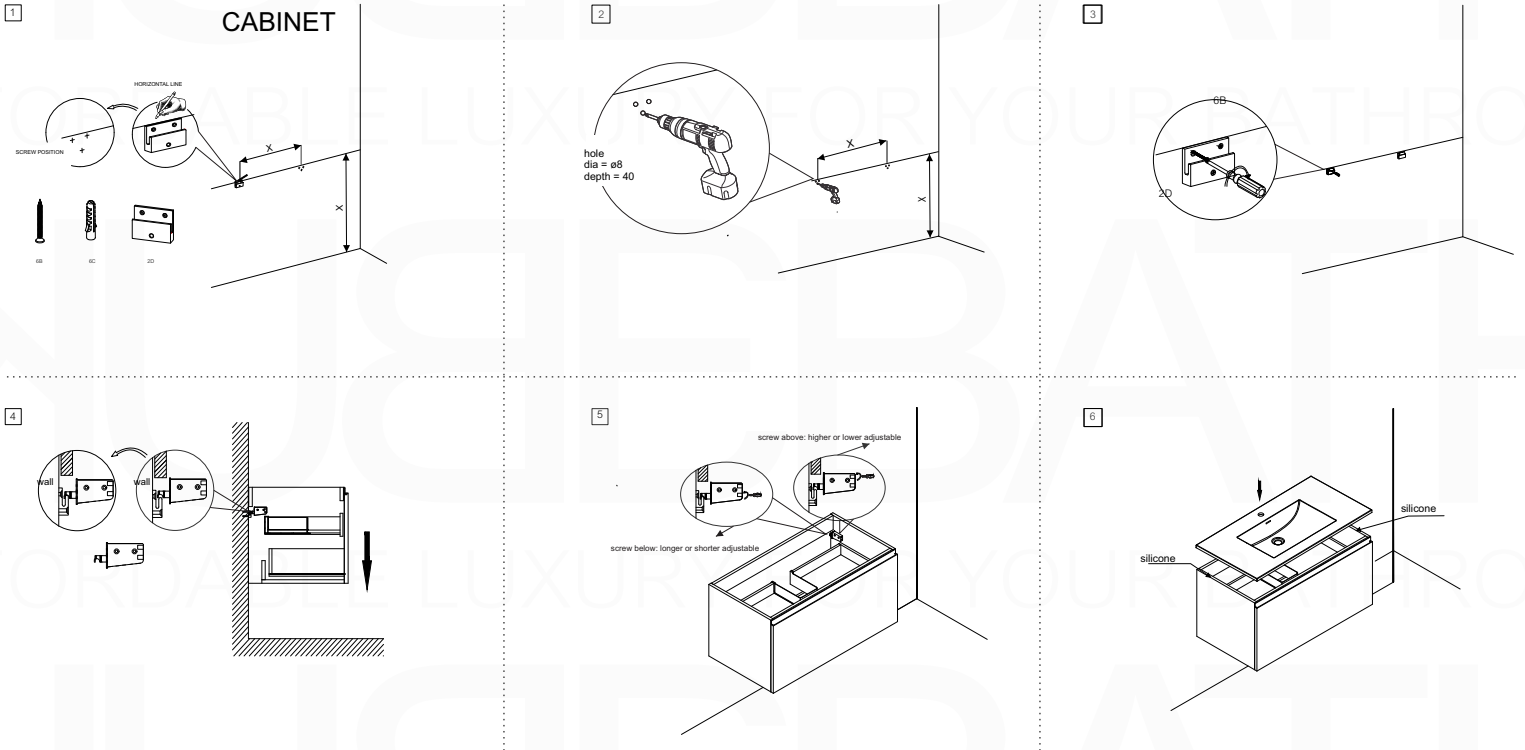

BALLI32

Sink: BN810SINK

Dimensions:	width	depth	height
inches	31.49"	20.47"	23.75"
mm	800	520	500

NOTE: DIMENSIONS AND TECHNICAL DETAILS ARE SUBJECT TO CHANGE WITHOUT NOTICE

. FRONT ELEVATION

. SIDE ELEVATION

. TOP ELEVATION

INSTALLATION GUIDE

Tools Required for Assembly

How to Install

Wall Preparation

SQUARE SINK SPAIN 30"

. FRONT ELEVATION

. TOP ELEVATION

. SIDE ELEVATION