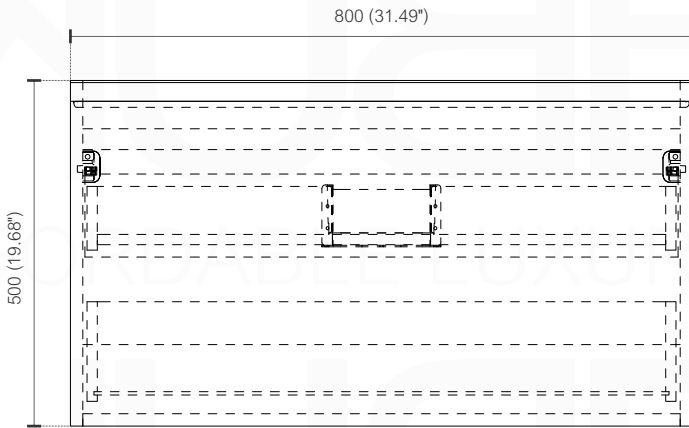

BALLI32

Sink: BN810SINK

Dimensions:	width	depth	height
inches	31.49"	20.47"	23.75"
mm	800	520	500

NOTE: DIMENSIONS AND TECHNICAL DETAILS ARE SUBJECT TO CHANGE WITHOUT NOTICE

. FRONT ELEVATION

. SIDE ELEVATION

. TOP ELEVATION

INSTALLATION GUIDE

Tools Required for Assembly

How to Install

Wall Preparation

SQUARE SINK SPAIN 30"

. FRONT ELEVATION

. TOP ELEVATION