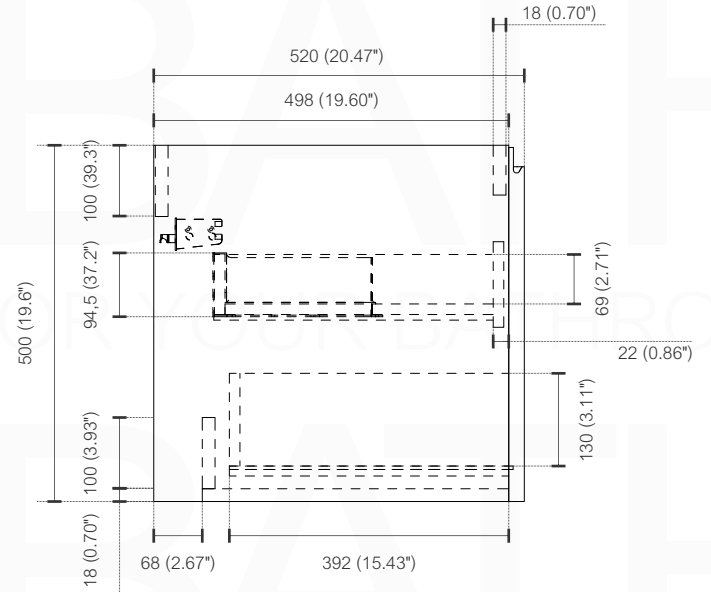

BALLI32

Sink: BN810SINK

Dimensions:	width	depth	height
inches	31.49"	20.47"	23.75"
mm	800	520	500

NOTE: DIMENSIONS AND TECHNICAL DETAILS ARE SUBJECT TO CHANGE WITHOUT NOTICE

. FRONT ELEVATION

. SIDE ELEVATION

. TOP ELEVATION

INSTALLATION GUIDE

Tools Required for Assembly

How to Install

Wall Preparation

SQUARE SINK SPAIN 30"

. FRONT ELEVATION

. TOP ELEVATION