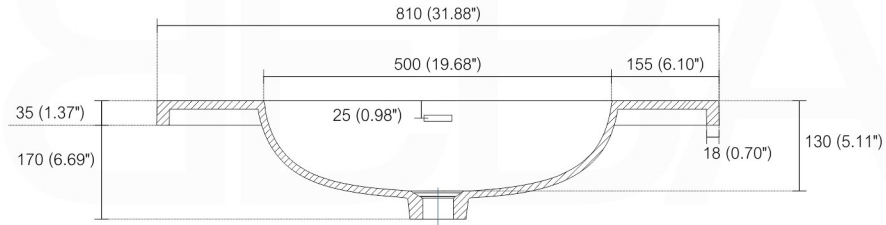

BALLI32

Sink: BN810SINK

Dimensions:	width	depth	height
inches	31.49"	20.47"	23.75"
mm	800	520	500

NOTE: DIMENSIONS AND TECHNICAL DETAILS ARE SUBJECT TO CHANGE WITHOUT NOTICE

. FRONT ELEVATION

. SIDE ELEVATION

. TOP ELEVATION

INSTALLATION GUIDE

Tools Required for Assembly

How to Install

Wall Preparation

SQUARE SINK SPAIN 30"

. FRONT ELEVATION

. TOP ELEVATION

. SIDE ELEVATION