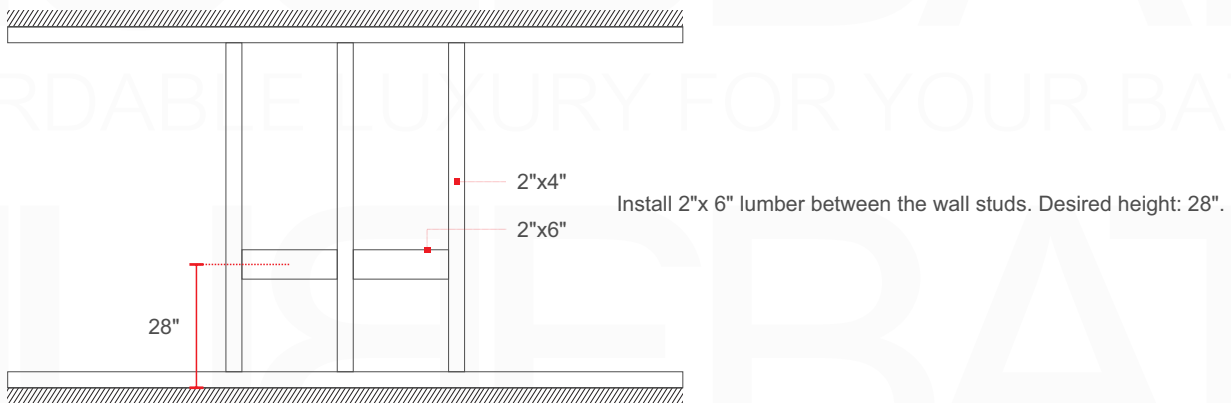

BALLI32

Sink: BN810SINK

Dimensions:	width	depth	height
inches	31.49"	20.47"	23.75"
mm	800	520	500

NOTE: DIMENSIONS AND TECHNICAL DETAILS ARE SUBJECT TO CHANGE WITHOUT NOTICE

. FRONT ELEVATION

. SIDE ELEVATION

. TOP ELEVATION

INSTALLATION GUIDE

Tools Required for Assembly

How to Install

Wall Preparation

SQUARE SINK SPAIN 30"

. FRONT ELEVATION

. TOP ELEVATION