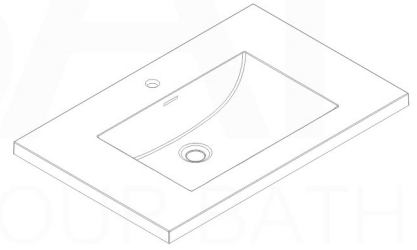

BALLI32

Sink: BN810SINK

Dimensions:	width	depth	height
inches	31.49"	20.47"	23.75"
mm	800	520	500

NOTE: DIMENSIONS AND TECHNICAL DETAILS ARE SUBJECT TO CHANGE WITHOUT NOTICE

. FRONT ELEVATION

. SIDE ELEVATION

. TOP ELEVATION

INSTALLATION GUIDE

Tools Required for Assembly

How to Install

Wall Preparation

SQUARE SINK SPAIN 30"

. FRONT ELEVATION

. TOP ELEVATION

. SIDE ELEVATION